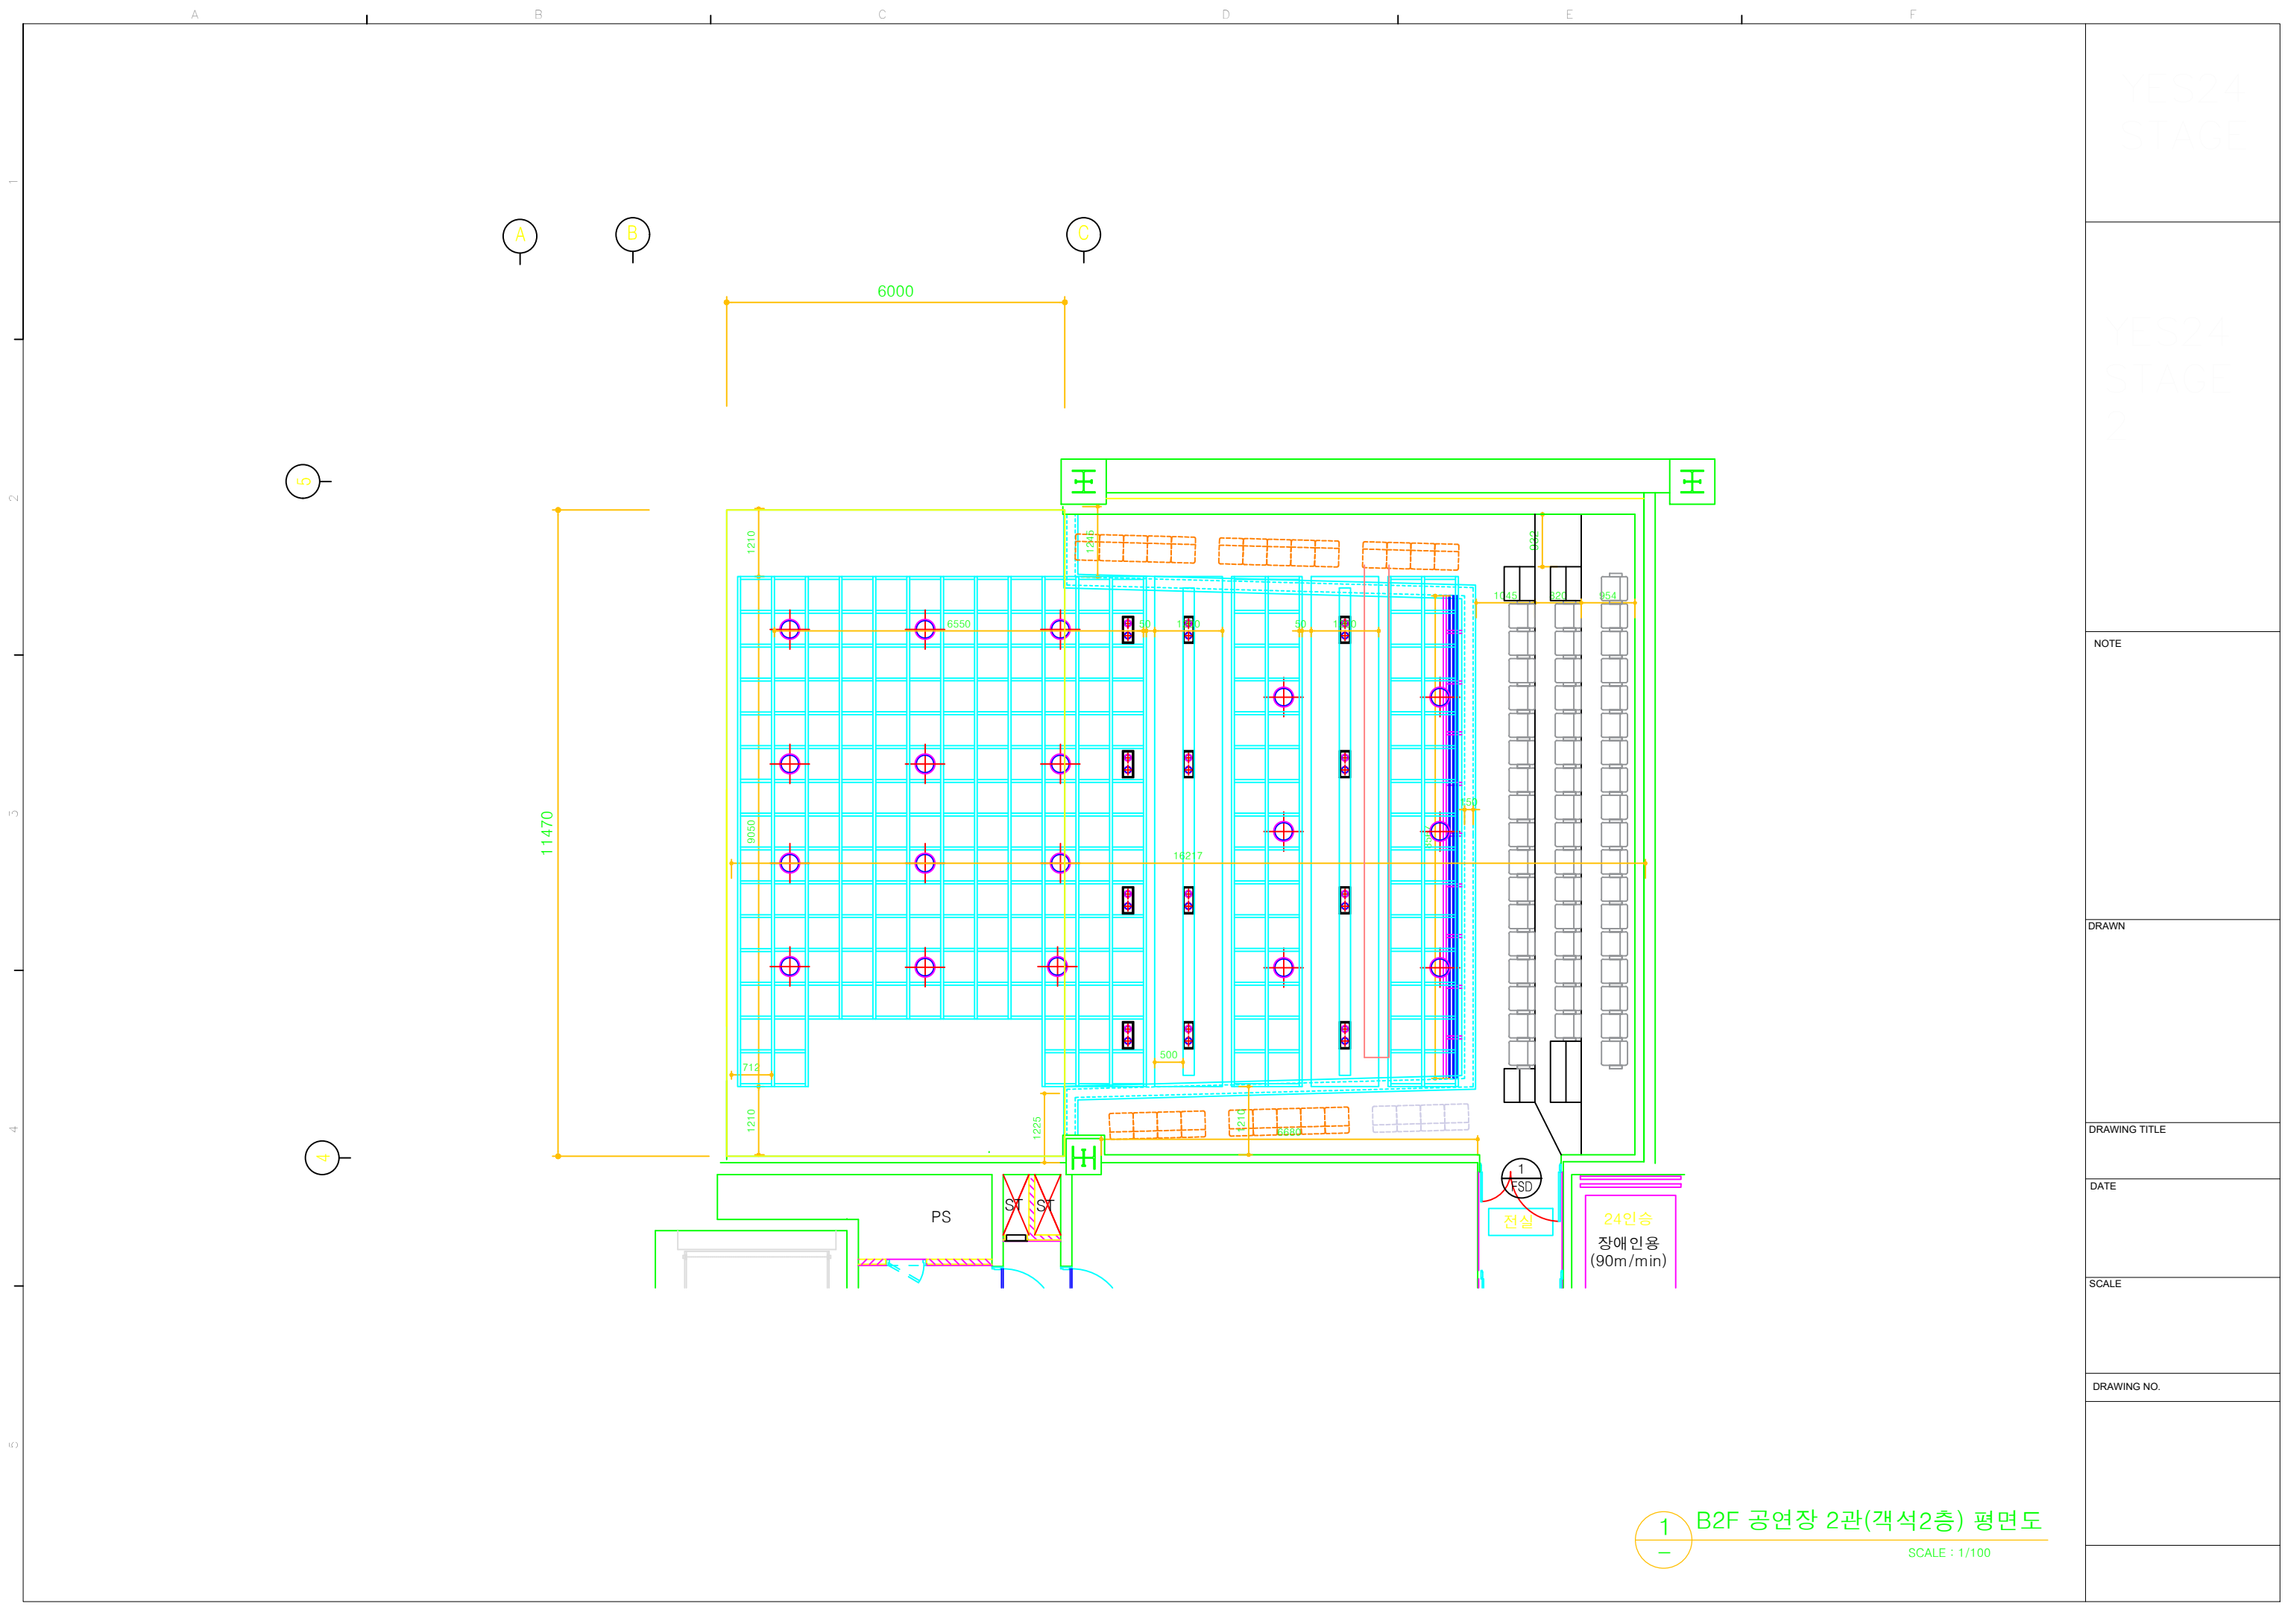

YES24
STAGE

YES24
STAGE
2

NOTE

DRAWN

DRAWING TITLE

DATE

SCALE

DRAWING NO.

1 B3F 공연장 2관(객석1층) 평면도
SCALE : 1/100

YES24
STAGE

YES24
STAGE
2

NOTE

DRAWN

DRAWING TITLE

DATE

SCALE

DRAWING NO.

1 B2F 공연장 2관(객석2층) 평면도
SCALE : 1/100