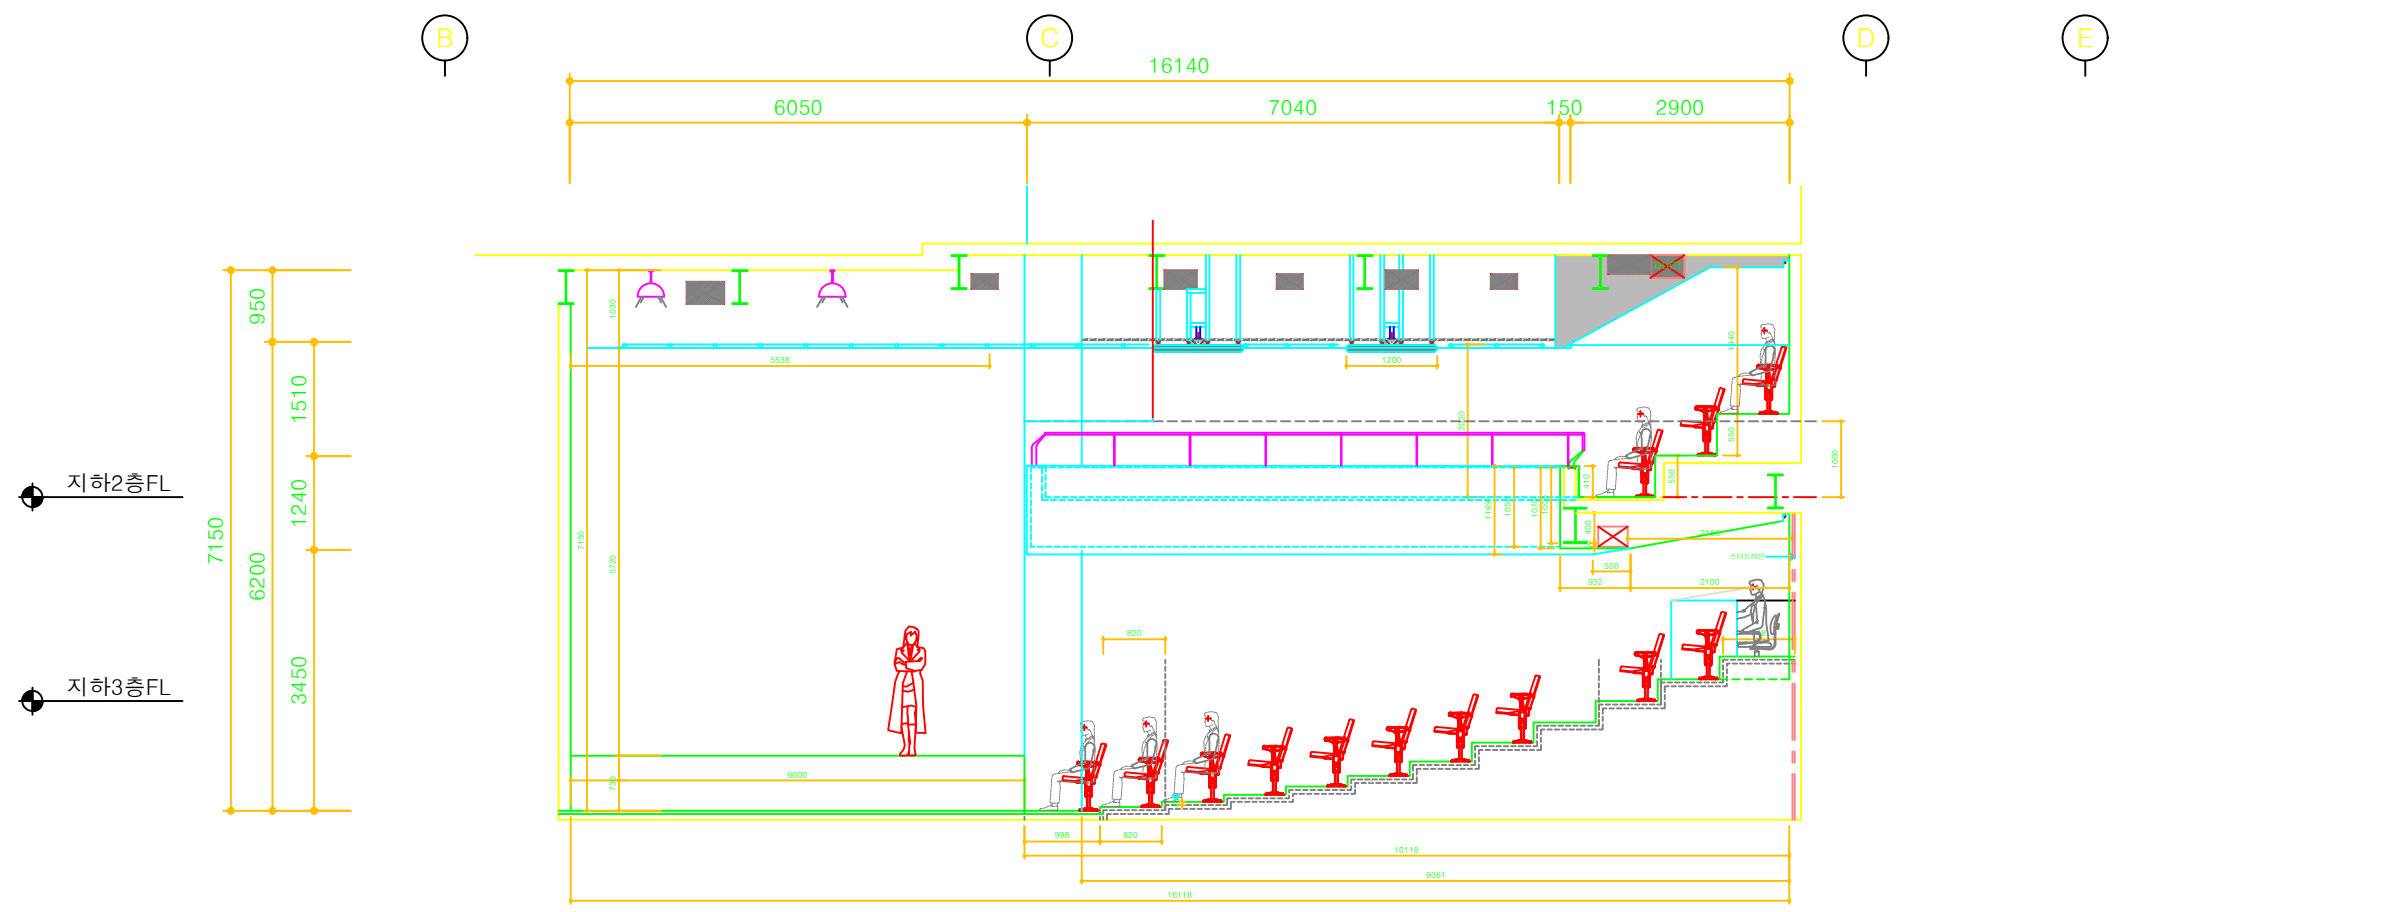

YES24  
STAGE

YES24  
STAGE  
2

NOTE

DRAWN

DRAWING TITLE

DATE

SCALE

DRAWING NO.

1/100

A B C D E F

지하2층FL

지하3층FL

1 ELEVATION 1 - 공연장 2관  
SCALE : 1/100